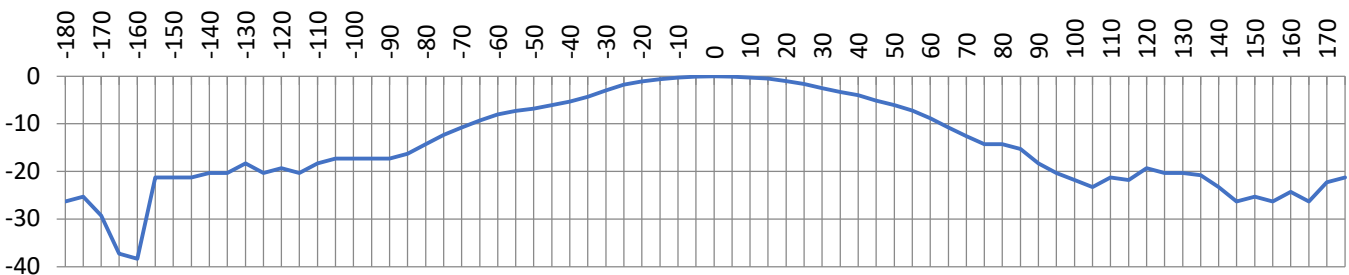

2100Mhz Planar