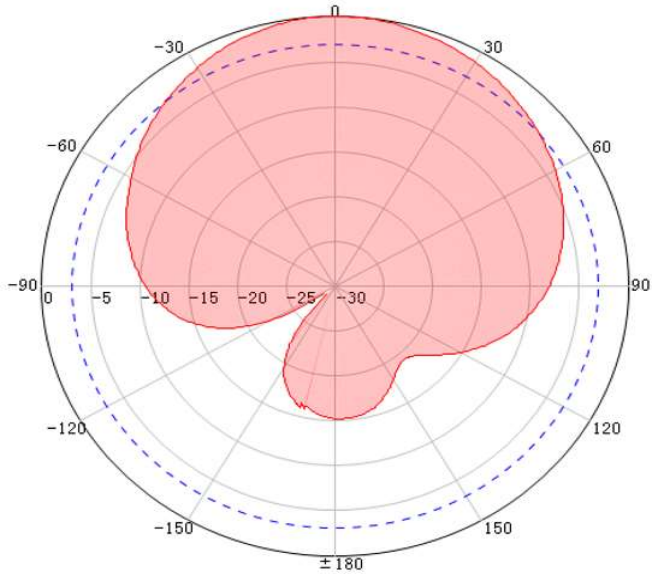

# 6 Band Outdoor Panel Antenna

700+ 800 + 900 + 1800 + 2000 + 2600MHz

Description	Outdoor 6 Band Panel antenna	
Model Number	PANTRIOUT	
Frequency range	698-960 MHz	1710-2700MHz
Gain	6.5dBi	9.4dBi
VSWR	≤1.4	
Polarization	Vertical	
Horizontal Beamwidth	70°	60°
Vertical Beamwidth	55°	45°
Front to Back ratio	>20dB	
Impedance	50 Ohm	
Maximum Power	50W	
Connector	N-female	
Lightning Protection	DC Ground	
Dimensions	210 x 180 x 43cm	
Weight	0.6kg	
Rated Wind Velocity	140km/h	
Working Temperature	-40°C - +65°C	

Specification subject to change without notice

**700MHz V Plane**

**700MHz H Plane**

# Vertical Patterns