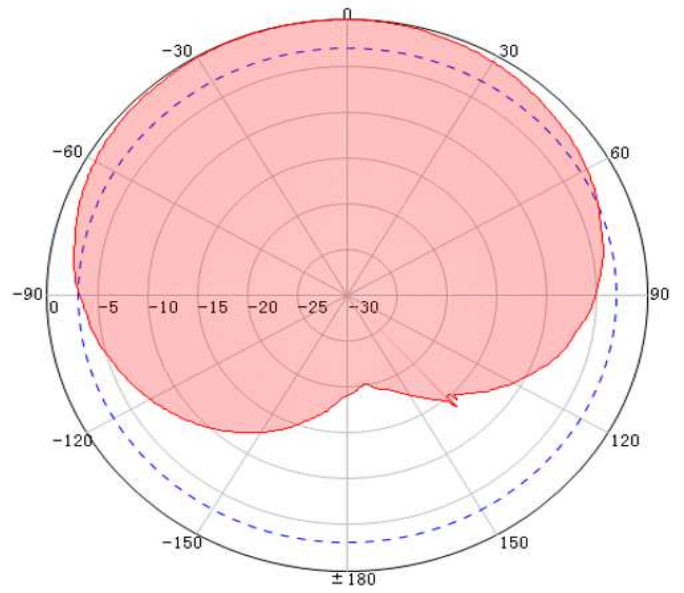

# 6 Band Outdoor Panel Antenna

700+ 800 + 900 + 1800 + 2000 + 2600MHz

Description	Outdoor 6 Band Panel antenna	
Model Number	PANTRIOUT	
Frequency range	698-960 MHz	1710-2700MHz
Gain	6.5dBi	9.4dBi
VSWR	≤1.4	
Polarization	Vertical	
Horizontal Beamwidth	70°	60°
Vertical Beamwidth	55°	45°
Front to Back ratio	>20dB	
Impedance	50 Ohm	
Maximum Power	50W	
Connector	N-female	
Lightning Protection	DC Ground	
Dimensions	210 x 180 x 43cm	
Weight	0.6kg	
Rated Wind Velocity	140km/h	
Working Temperature	-40°C - +65°C	

Specification subject to change without notice

**700MHz V Plane**

**700MHz H Plane**

# Vertical Patterns